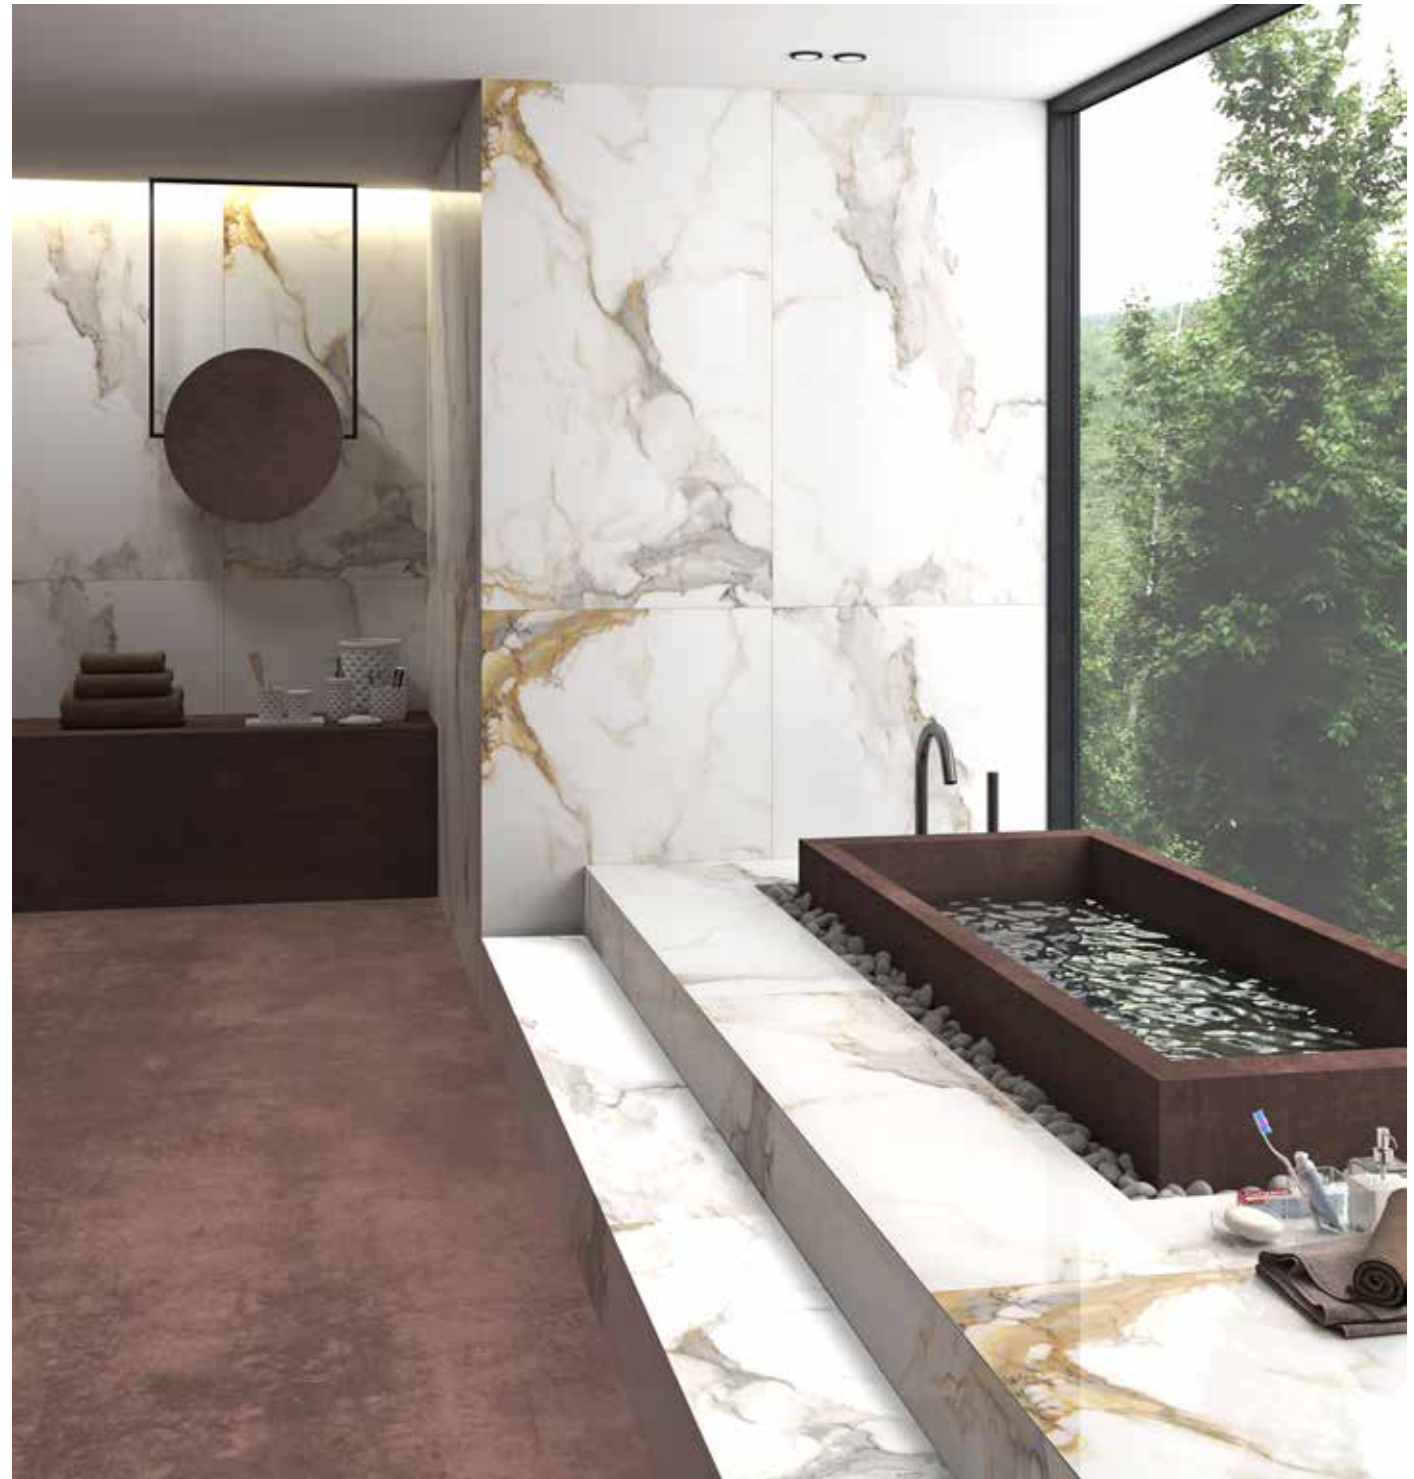

TORANO

Porcelain Tile
Polished
4 Faces
80 × 160