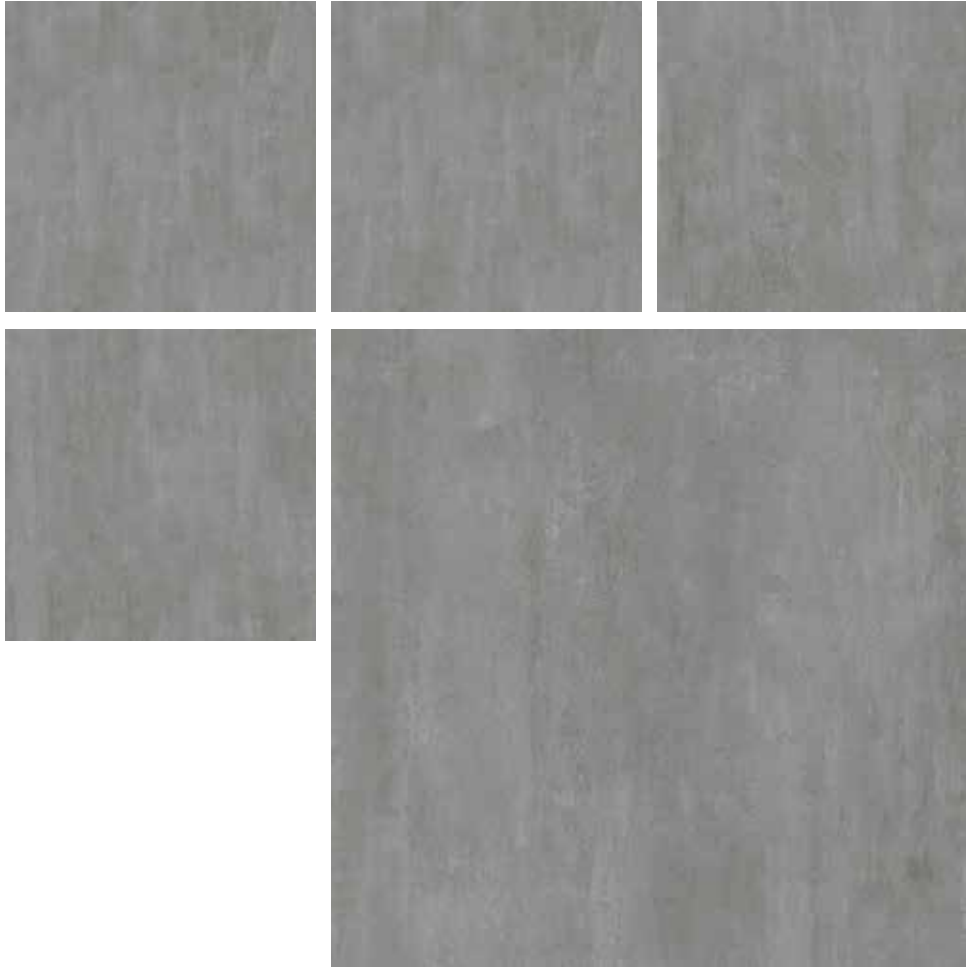

# TRAMO

Porcelain Tile  
Matt  
10 Faces  
60 × 60

80 x 80

80 × 80

CEMENT DARK GRAY	26
CEMENT LIGHT GRAY	28
LIGHT AGRA	29