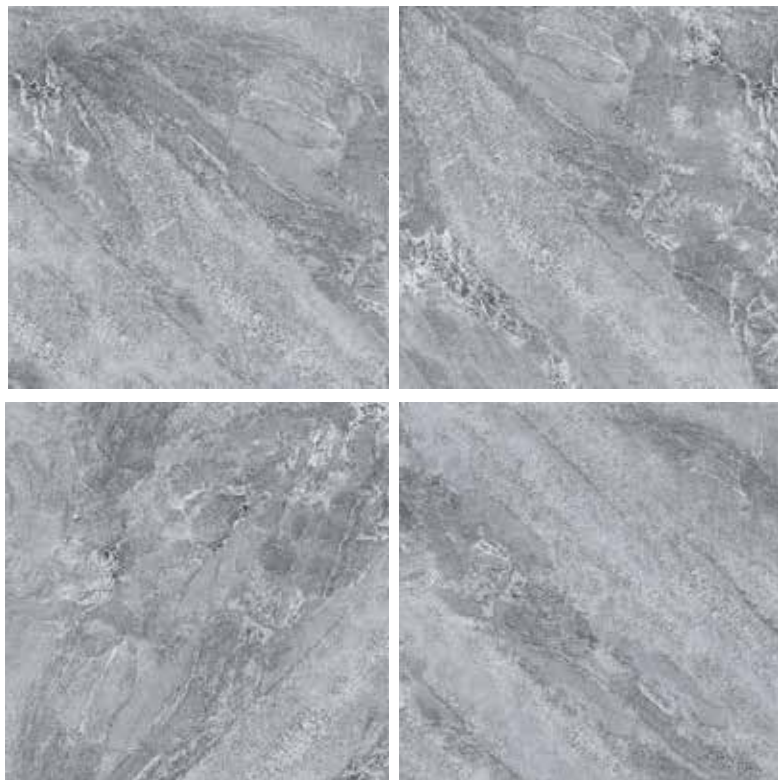

SYDNEY
DARK
GRAY

Porcelain Tile
Matt
4 Faces
60 × 60