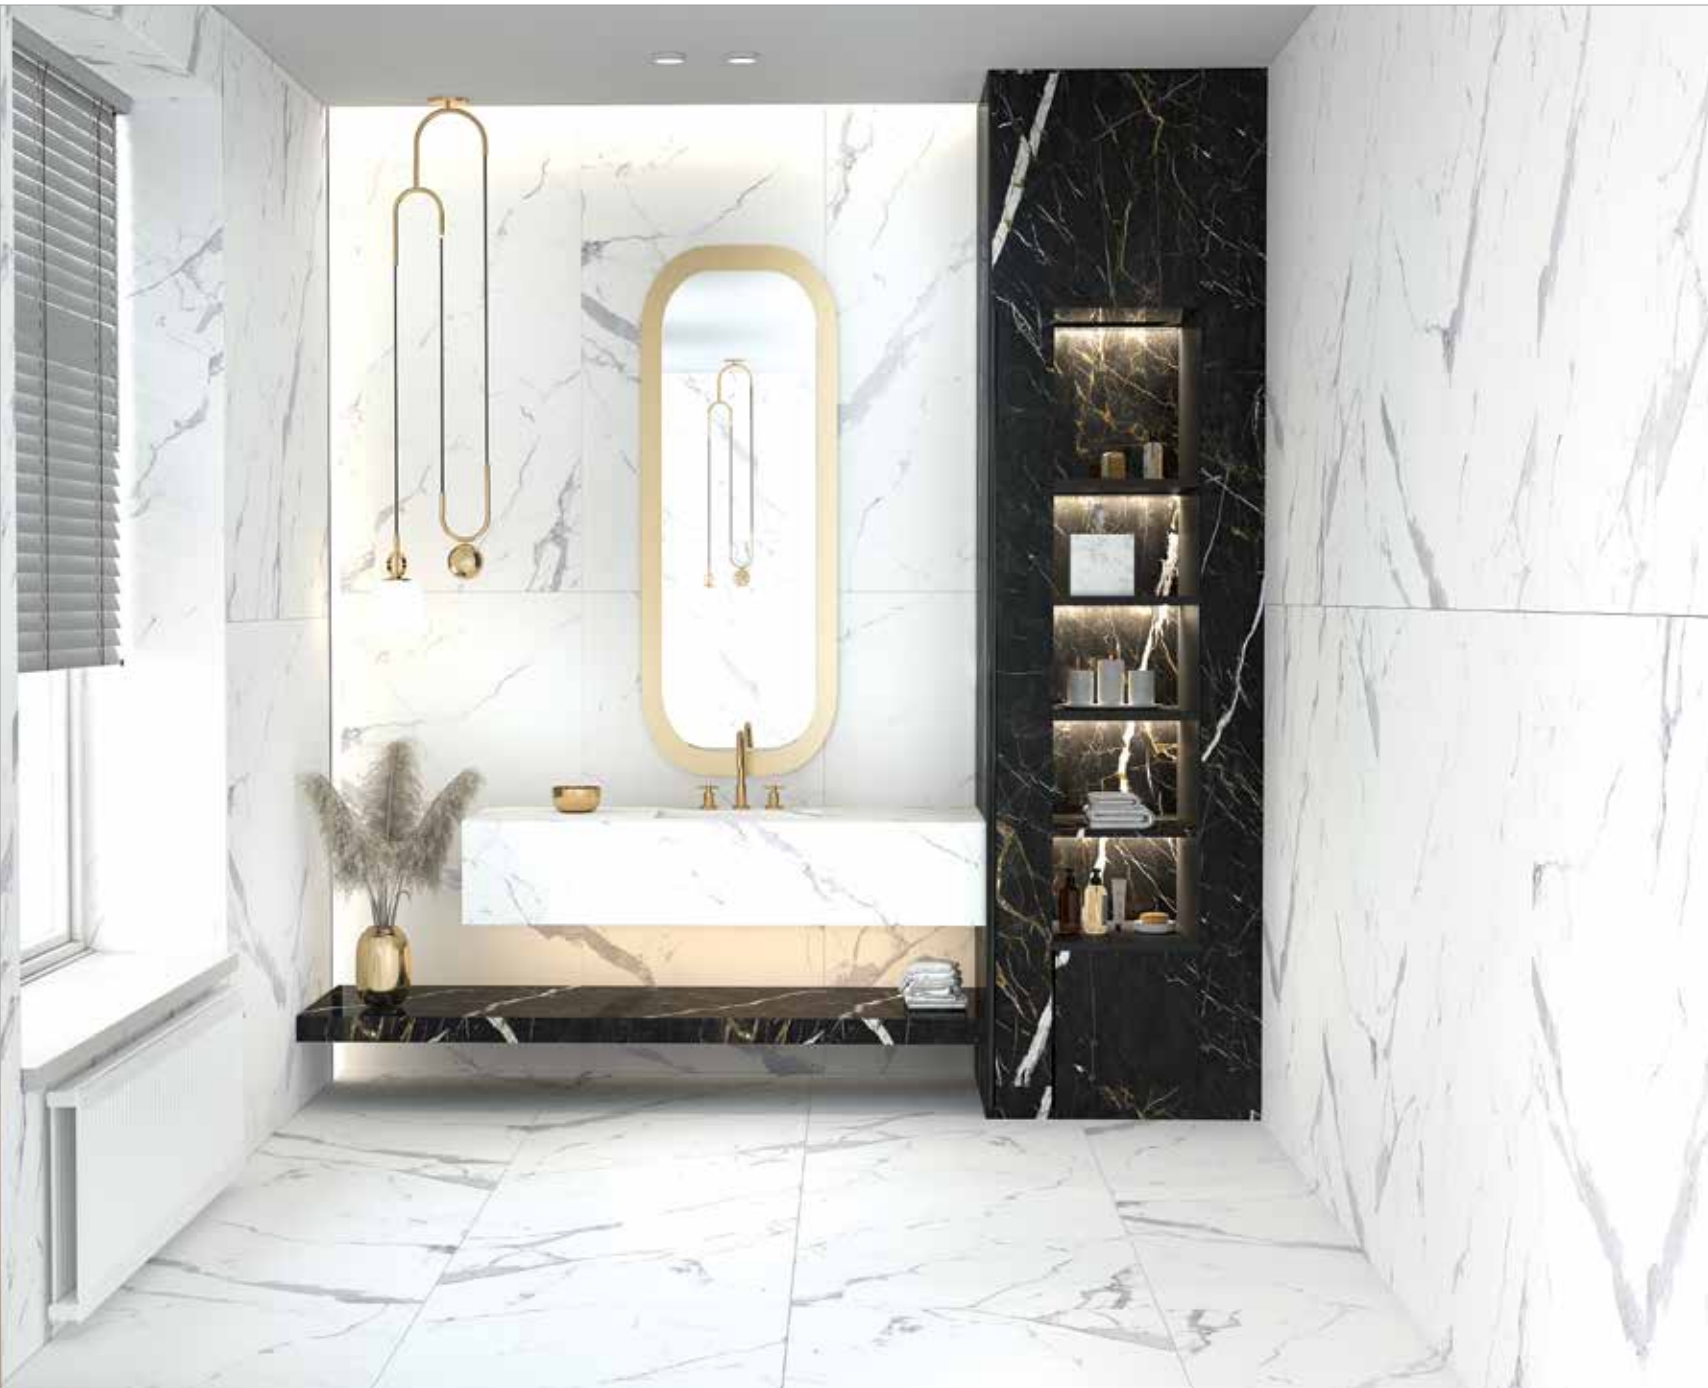

LOGAN

Porcelain Tile
Polished
5 Faces
80 × 160