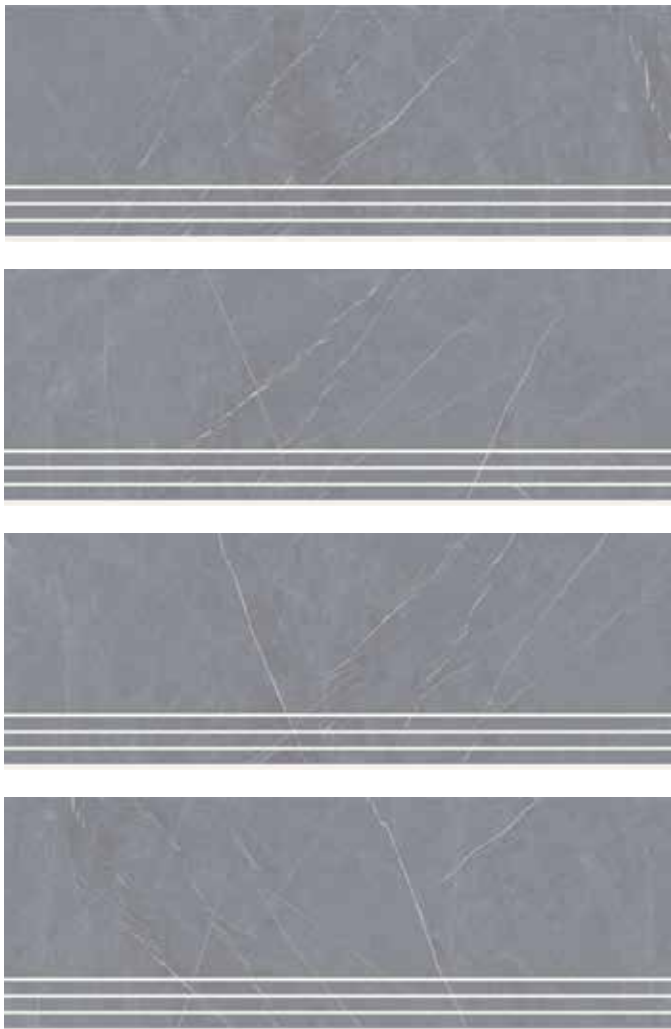

# LIMESTONE

Porcelain Stair  
Matt  
4 Faces  
35 × 120

LOGAN

Porcelain Stair  
Matt  
6 Faces  
35 × 120

LONA

Porcelain Stair  
Matt  
7 Faces  
35 × 120

PIETRA

Porcelain Stair  
Matt  
4 Faces  
35 × 120