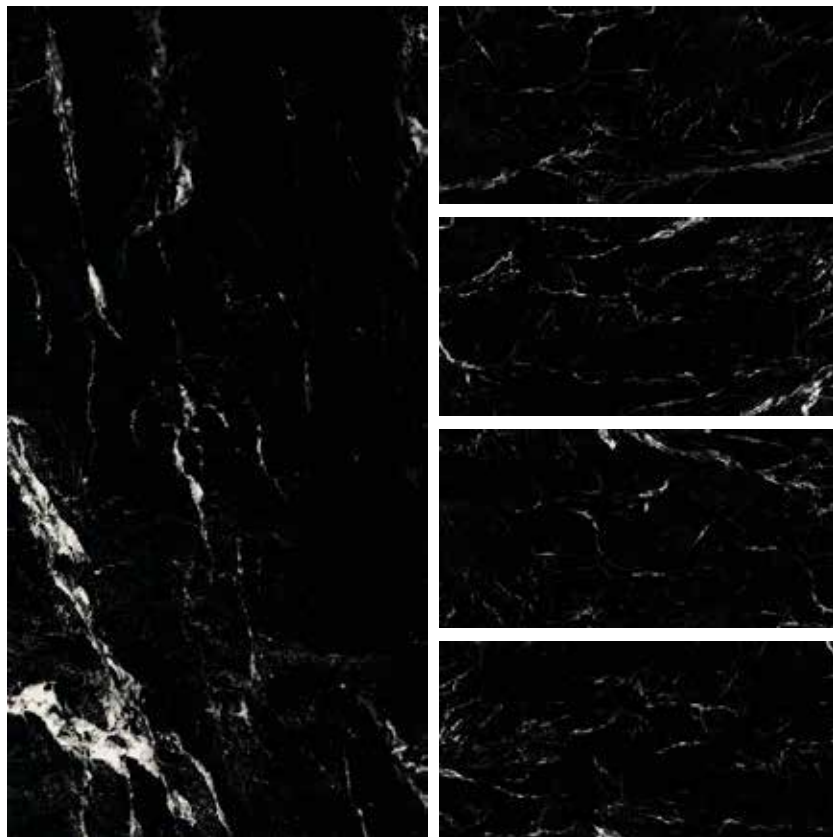

GRAND

Porcelain Tile
Polished
Color Body
5 Faces
80 × 160