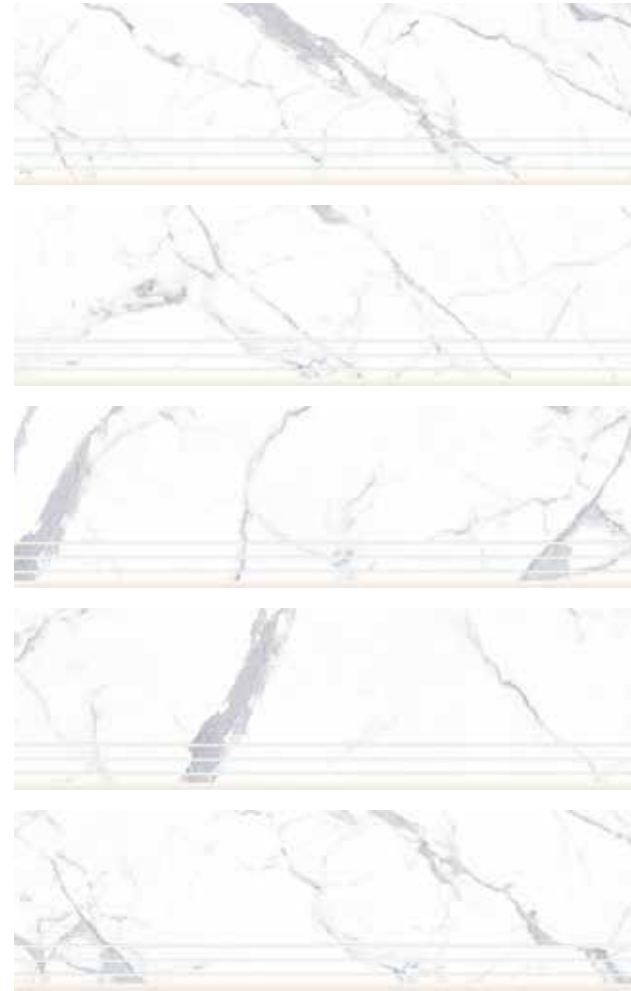

LOGAN

Porcelain Stair
Matt
6 Faces
35 × 120