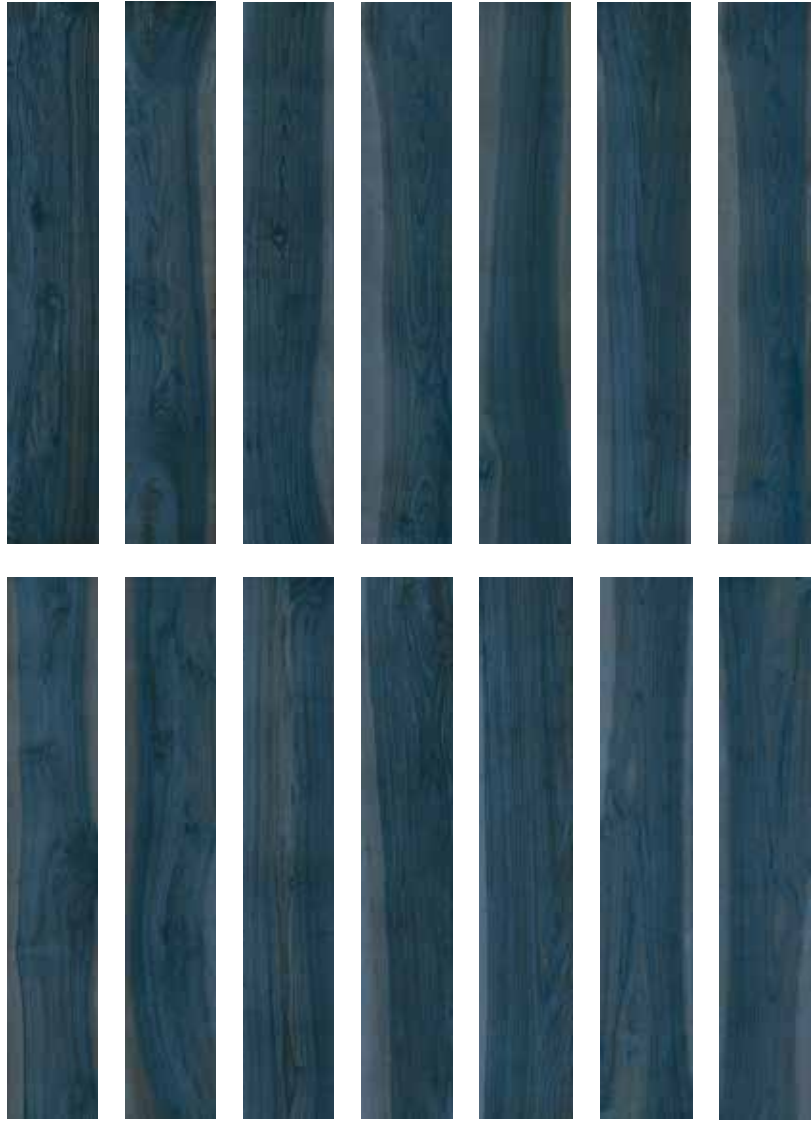

# ELEGANCE

Porcelain Tile  
Matt  
16 Faces  
20 × 120

NOVA

Porcelain Tile  
Matt  
14 Faces  
20 × 120