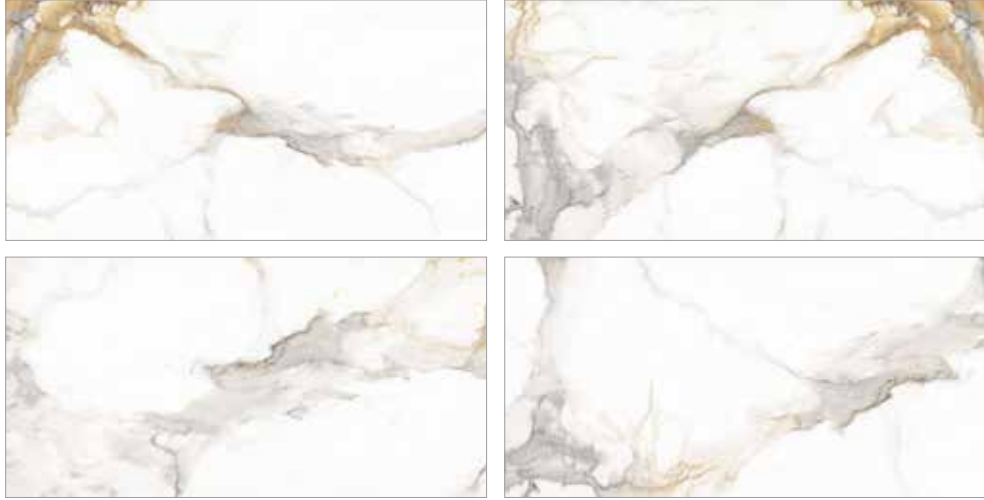

TORANO

Porcelain Tile
Polished
4 Faces
80 × 160