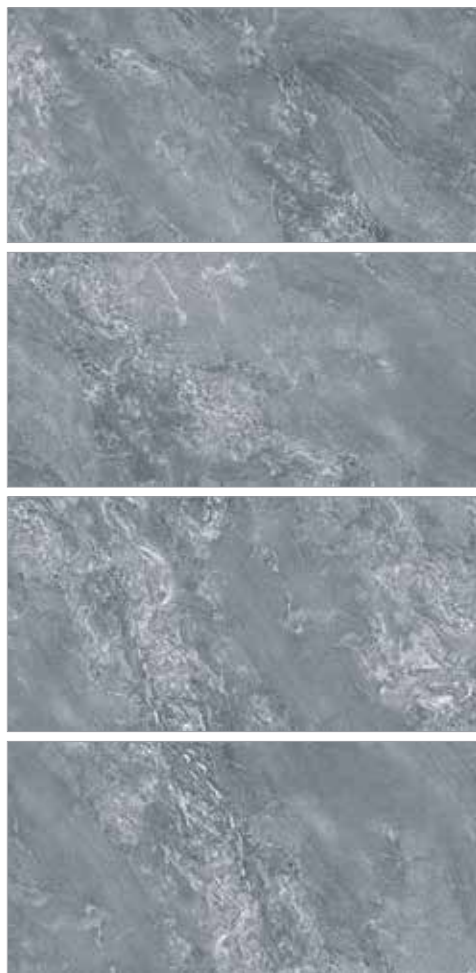

ZIKA

Porcelain Tile  
Matt  
3 Faces  
80 × 160

STORM  
LIGHT  
GRAY

Porcelain Tile  
Matt  
4 Faces  
80 × 160