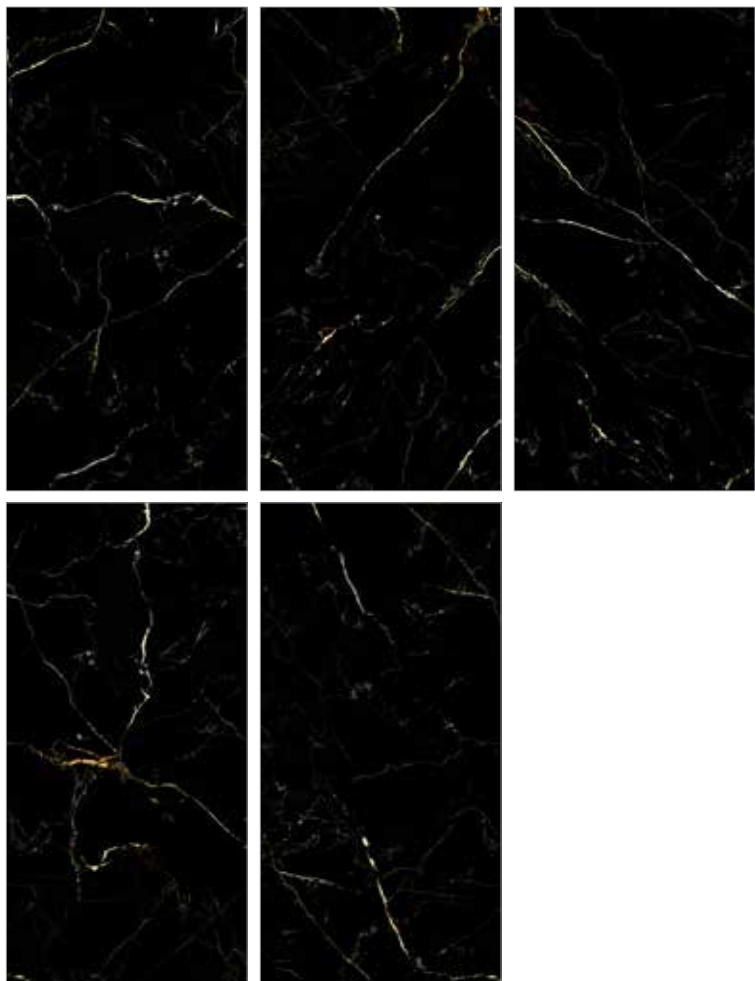

# HAWAII

Porcelain Tile  
Polished  
Color Body  
6 Faces  
80 × 160

LOGAN

Porcelain Tile  
Polished  
5 Faces  
80 × 160

LUIZ

Porcelain Tile  
Polished  
Color Body  
5 Faces  
80 × 160

OPAL

Porcelain Tile  
Polished  
4 Faces  
80 × 160