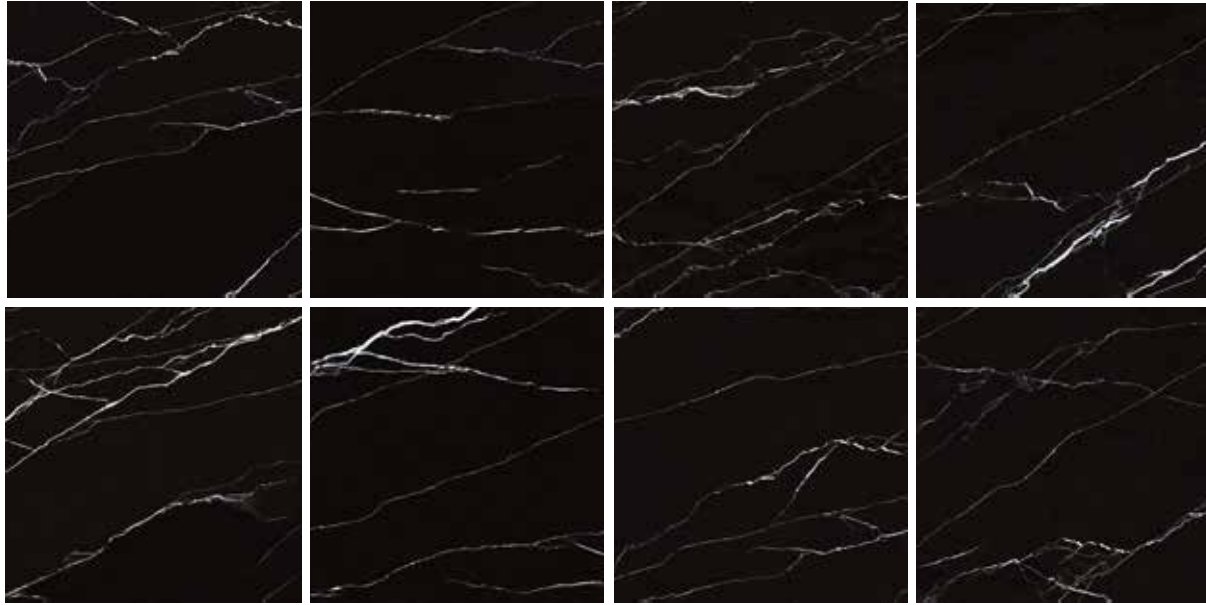

HAWAII

Porcelain Tile
Semi Polished
8 Faces
100 × 100